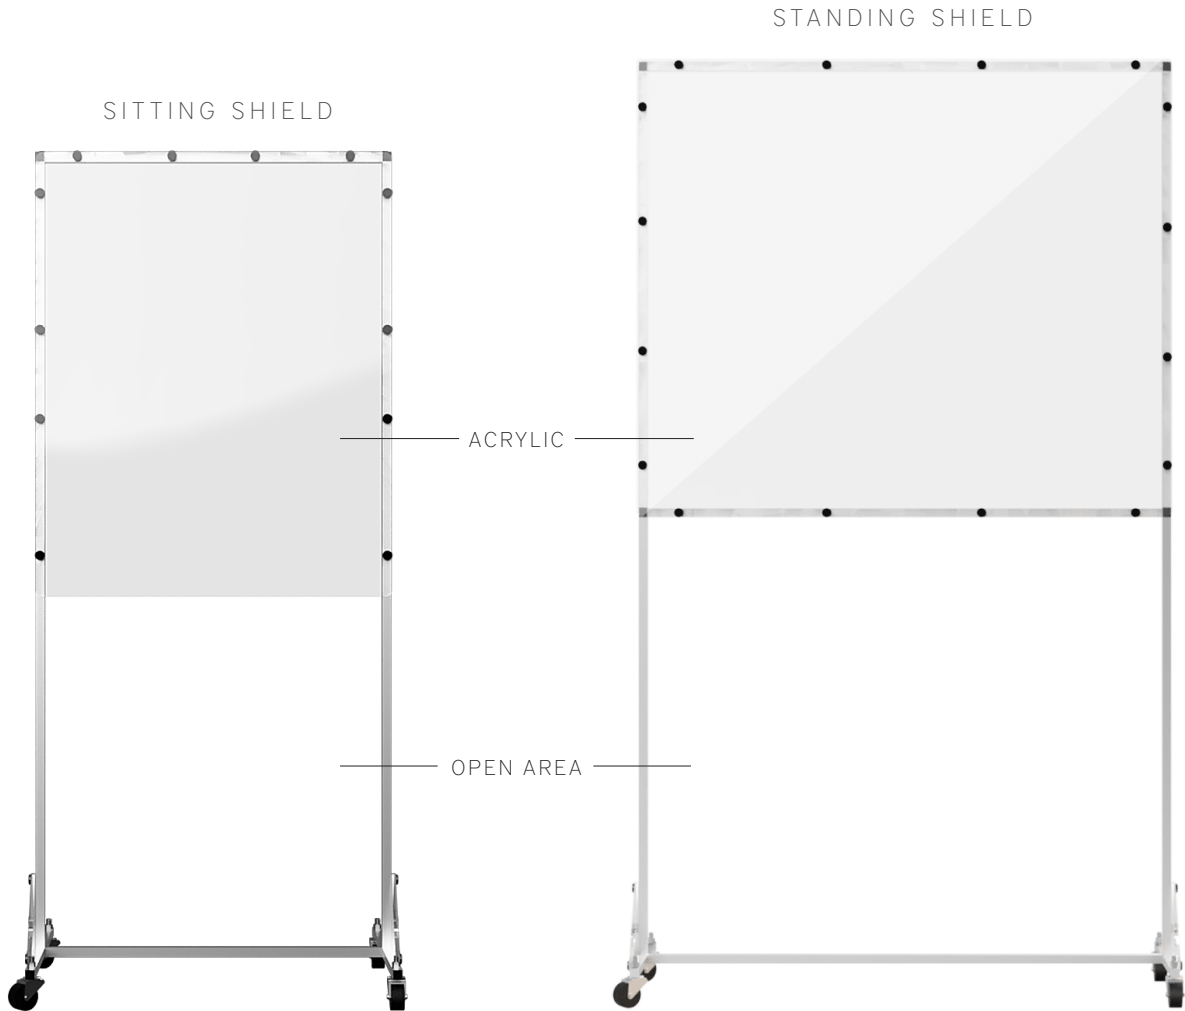

MOBILE HEALTH GUARD SHIELDS

RIGID CONSTRUCTION WITH RELIABLE WHEELS

ITEM: 200454

1-50 Units: \$398 (C)

30"W X 38"H Acrylic shield made of durable 1/8" thick acrylic.

Total Height: 68"

USES

- Restaurants
- Offices
- Salons
- Any other sitting environments

ITEM: 200534

1-50 Units: \$498 (C)

39"W X 46"H Acrylic shield made of 1/8" durable thick acrylic.

Total Height: 80"

USES

- Manufacturing
- Banks
- High Pub Tables
- Any other standing environments